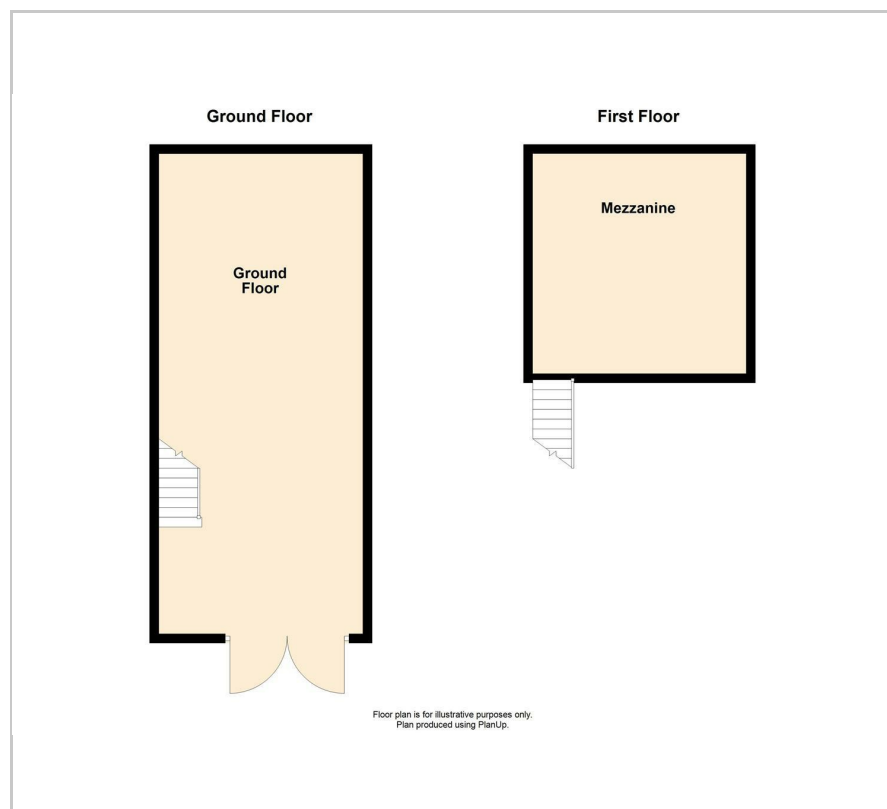

- Workshop With Mezzanine
- Mezzanine Measures 235 Sq Ft
- Located In A Rural Industrial Site
- Access For Vehicles Into The Site
- Ground Floor Measures 490 Sq Ft
- B2 - B8 Business Use
- Communal Toilets On Site
- 2.3 Miles From M20 and 8 Miles From M2

RENT

£700 PER CALENDAR MONTH (£8,400 PER ANNUM).

LOCATION DESCRIPTION

Pennyspring Farm is a rural industrial site, located 0.2 miles from the A249, 2.3 miles from the M20 and approximately 8 miles from the M2.

PROPERTY DESCRIPTION

Workshop with mezzanine measuring a total of 725 Sq Ft.

Ground floor measures 490 Sq Ft.

Mezzanine measures 235 sq Ft.

Communal access for vehicles onto site. Communal toilets on site.

CURRENT CLASS OF BUSINESS USE

We believe the current class of business use is 'B2 - B8'. Interested parties are advised to seek clarification of permitted use from the local authority.

CURRENT BUSINESS RATES

Interested parties to seek clarification from the local authority.

AGENT NOTE

Ingoing tenant to pay a referencing fee of £150

Floor Plan

Viewing

Please call our Commercial Department on (01474) 369368 or Email: commercial@sealeys.co.uk if you would like to arrange a viewing for this property or require further information.

Sealeys Walker Jarvis
184 Parrock Street
Gravesend
Kent
DA12 1EN
www.sealeys.co.uk

Agents Note: Whilst every care has been taken to prepare these marketing particulars, they are for guidance purposes only. These details, description and measurements do not form part of a contract and whilst every effort has been made to ensure accuracy this cannot be guaranteed. Interested parties must satisfy themselves by inspection or otherwise as to the correctness of them. Floor plans are not to scale and are for illustration purposes only. Any equipment, fixtures and fittings or any item referred to have not been tested unless specifically stated.